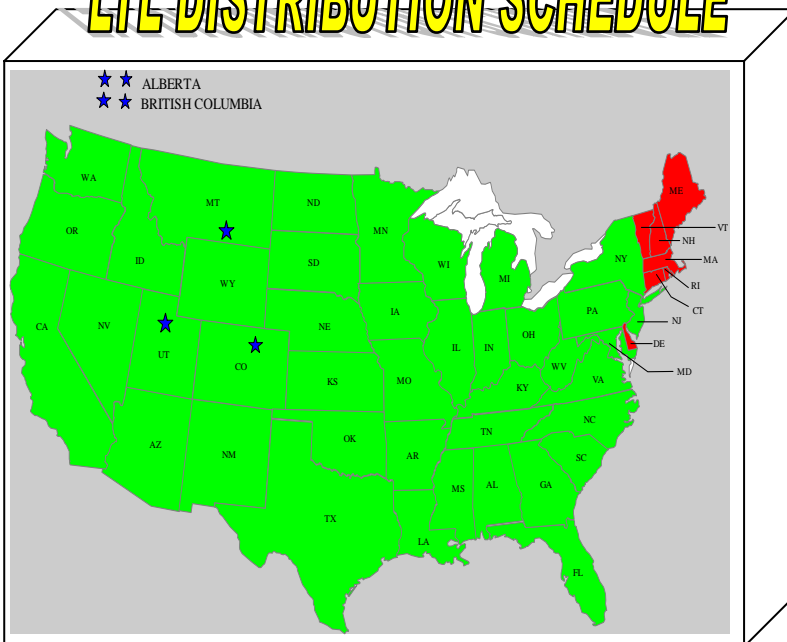

**DTS is an FMCSA Contract Carrier & Logistics Service Provider with locations in Billings, MT, Denver, CO & Salt Lake City, UT.**

### ***EXPERIENCE THE DIFFERENCE***

- We Specialize in Less-than Truckload (LTL) Temperature-Controlled Transportation for the Lower 48 States and Western Canada
- Truckload (TL) Services are Available through Our Asset & Non-Asset Divisions
- Our Fleet of Trailers Including Multi-Temp Reefers, With Our Dry Vans, Local Division Curtain Vans & Flatbeds
- We Offer Break-bulk, Cross Docking & Multi-Temp Storage Facilities
  - Logistics Consulting is Available Solutions & Follow Through

## ***LTL DISTRIBUTION SCHEDULE***

**■ Scheduled LTL Weekly Service**

**■ To & From the Midwest & Northwest (Truckload & LTL)**